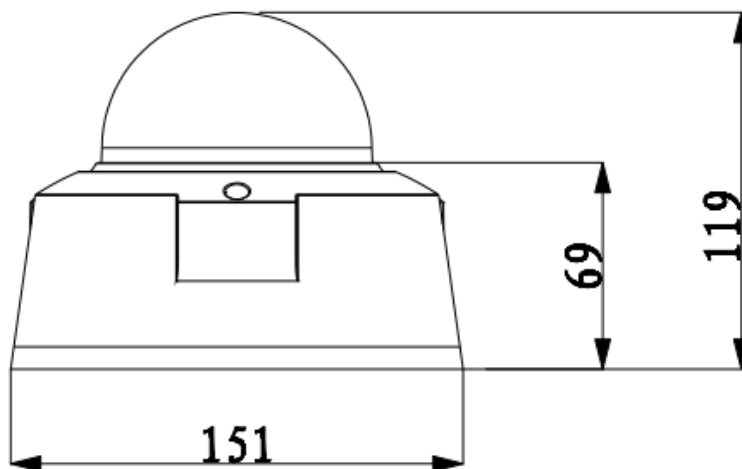

DH-IPC-HDB3200/3202

	SMTP, NTP, DHCP, DNS, PPPOE, DDNS, FTP, IP Filter, QoS, Bonjour			
ONVIF	ONVIF Ver. 2.2 Profile S			
Max. User Access	10 users			
Smart Phone	iPhone, iPad, Android, Windows Phone			
Auxiliary Interface				
Memory Slot	Micro SD, Max 32GB			
Alarm	1/1 channel In/Out			
General				
Power Supply	DC12V/AC24V, PoE(802.3af)			
Power Consumption	≤3W	≤5W	≤3W	≤5W
Working Environment	-10°C~+60°C, 10%~90%			
Ingress Protection	IP66			
Vandal Resistance	IK10			
Dimensions	Φ151mm×119mm			
Weight	1.1kg			

Dimensions (mm)

Dahua Technology Co., Ltd.

1187 BinAn Road, Binjiang District, Hangzhou, China

Tel: +86-571-87688883

Fax: +86-571-87688815

Email:overseas@dahuatech.com

www.dahuatech.com

*Design and specifications are subject to change without notice.

© 2013 Dahua Technology Co., Ltd.